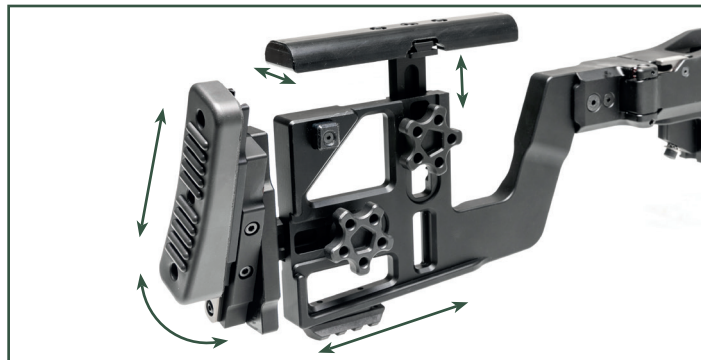

# ADJUSTABLE ALUMINIUM RIFLE CHASSIS

**AUTOMATIC**

**Available colors:**

(Mil-A-8625 (Type III: Hard Anodic Coatings):

 **FDE** — Class 1 (Non-Dyed)     **Black** — Class 2 (Dyed)

*M-LOK compatible interface*

*Fully adjustable stock*

### Adjustable aluminum rifle chassis:

1. Fully adjustable stock
2. Buttstock folds to the right
3. CNC machined from 7075-T6 aluminum alloy
4. Highly-stressed parts made of titanium
5. Hard Anodic Coatings: MIL-A-8625 Type III Class 1 & Class 2
6. M-LOK compatible interface
7. No bedding needed
8. Proprietary interface for Automatic ARCA Rail and other accessories
9. AR-15 type pistol grips compatible
10. Accepts AI, Magpul and MDT AICS style magazines
11. Integrated steel QD-mount
12. Cheek rest made from Delrin
13. Night vision hood (optionally)
14. Buttstock interface for installing Picatinny rail (one piece included)
15. New stock design improved for shooting with rear bag

### Coming soon:

- Automatic ARC2 Limited Edition
- Automatic ARC2 R700-LA (Remington 700 Long Action)
- Automatic ARC2 T3X-LA (Tikka T3X Long Action)

*Buttstock interface for installing Picatinny rail*