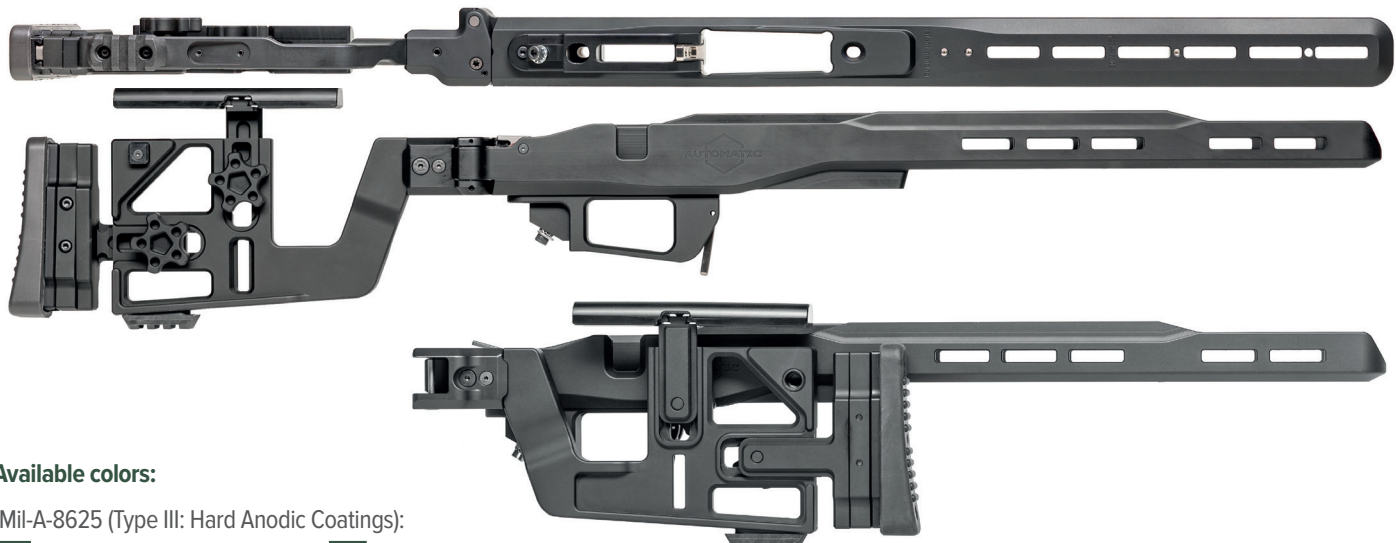

# ADJUSTABLE ALUMINIUM RIFLE CHASSIS

**AUTOMATIC**

**Available colors:**

(Mil-A-8625 (Type III: Hard Anodic Coatings):

 **FDE** — Class 1 (Non-Dyed)     **Black** — Class 2 (Dyed)

*M-LOK compatible interface*

*Fully adjustable stock*

### Adjustable aluminum rifle chassis:

1. Fully adjustable stock
2. Buttstock folds to the right
3. CNC machined from 7075-T6 aluminum alloy
4. Highly-stressed parts made of titanium
5. Hard Anodic Coatings: MIL-A-8625 Type III Class 1 & Class 2
6. M-LOK compatible interface
7. No bedding needed
8. Proprietary interface for Automatic ARCA Rail and other accessories
9. AR-15 type pistol grips compatible
10. Accepts AI, Magpul and MDT AICS style magazines
11. Integrated steel QD-mount
12. Cheek rest made from Delrin
13. Night vision hood (optionally)
14. Buttstock interface for installing Picatinny rail (one piece included)
15. New stock design improved for shooting with rear bag